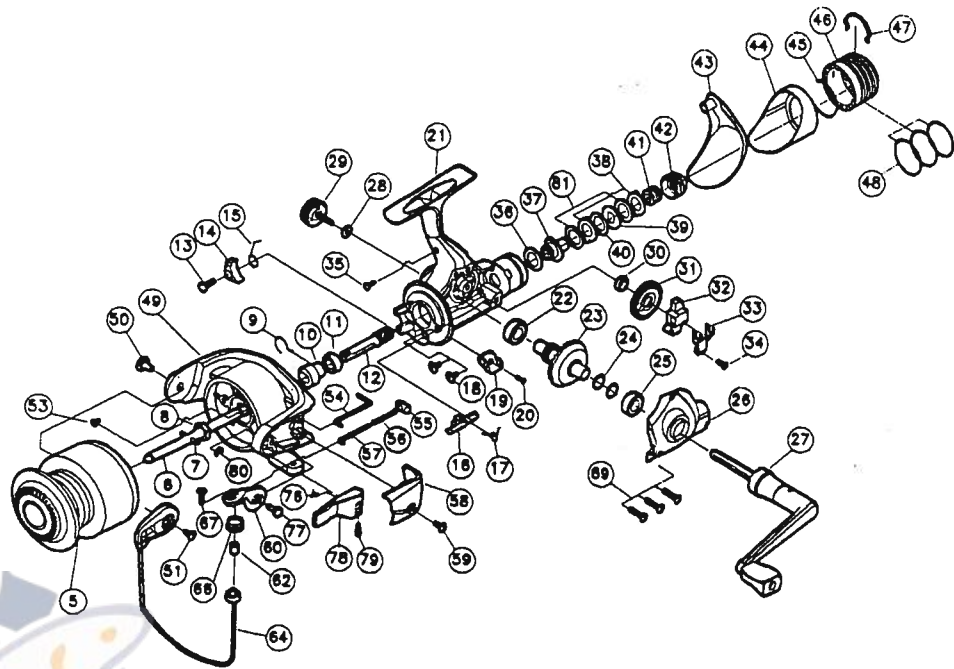

CROSSFIRE 2555

Key No.	Parts No.	Parts Name	Key No.	Parts No.	Parts Name
5	W35-0502	SPOOL	39	W00-0601	KEY WASHER
6	W00-8001	MAIN SHAFT	40	W00-0401	DRAG WASHER B
8	W00-4801	ROTOR NUT	41	W00-0701	DRAG COIL SPRING
9	W35-1101	A/R PAWL SPRING A	42	W35-4201	DRAG SCREW
10	W35-1201	SPRING HOLDER	43	W35-4401	REAR COVER A
11	W00-2801	BALL BEARING A	44	W35-4701	REAR COVER B
12	W35-1402	PINION GEAR	45	W35-4902	REAR COVER RET
13	W35-1601	A/R PAWL SCREW	46	W35-5101	DRAG KNOB
14	W35-1701	A/R PAWL	47	W35-5302	DRAG KNOB RET
15	W35-2201	A/R PAWL SPRING B	48	W35-5402	O RING
16	W35-2601	A/R CAM	49	W35-5601	ROTOR
17	W00-2401	A/R CAM SPRING	50	W35-5902	BAIL HOLDER NUT
18	W00-3101	BALL BEARING SCREW	51	W35-6001	BAIL HOLDER SCREW
19	W00-2101	A/R LEVER	53	W01-5501	ROTOR NUT LOCK SCREW
20	W00-2201	A/R LEVER SCREW	54	W35-6102	BAIL TRIP LEVER
21	W35-3203	BODY	55	W35-6201	BAIL SPRING HOLDER
22	W01-7101	DRIVE GEAR BUSHING	56	W35-6302	BAIL SPRING
23	W00-7201	DRIVE GEAR	57	W35-6402	BAIL SPRING SHAFT
24	W00-2001	DRIVE GEAR WASHER	58	W35-6502	BAIL TRIP COVER
25	W00-2802	BALL BEARING B	59	W01-3001	BAIL TRIP COVER SCREW
26	W35-3403	SIDE COVER	60	W35-6701	BAIL ARM
27	W35-3703	HANDLE	62	W00-5401	LINE ROLLER COLLAR
28	W00-3901	HANDLE WASHER	64	W35-7102	BAIL
29	W35-3903	HANDLE SCREW	66	W35-7401	LINE ROLLER
30	W35-4001	OSC GEAR COLLAR	67	W00-5501	LINE ROLLER SCREW
31	W00-6901	OSC GEAR	69	W00-3801	SIDE COVER SCREW
32	W00-7001	OSC SLIDER	76	W35-8201	TRIGGER SPRING
33	W00-7101	OSC SLIDER RET	77	W35-8301	BAIL ARM SCREW
34	W00-1701	OSC SLIDER RET PLT SCREW	78	W35-8402	TRIGGER LEVER
35	W35-4102	REAR COVER SCREW	79	W35-8501	TRIGGER SCREW
36	W00-0201	DRAG WASHER A	80	W35-8601	BAIL ARM SCREW RET
37	W00-0301	CLICK GEAR	81	W35-8701	DRAG WASHER C
38	W00-0501	EARED WASHER			